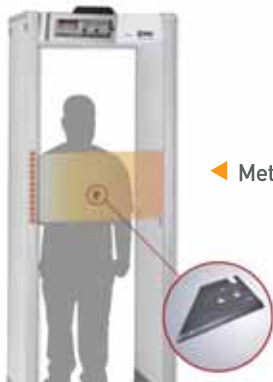

Trace Detection Systems

Hand-held Trace Detector for Explosives, Chemical Agents, Toxic Industrial Chemicals or Narcotics ▼

Simultaneously Detect Explosives and Narcotics Detector ▶

Metal Detector

◀ Metal Detector (Gates)